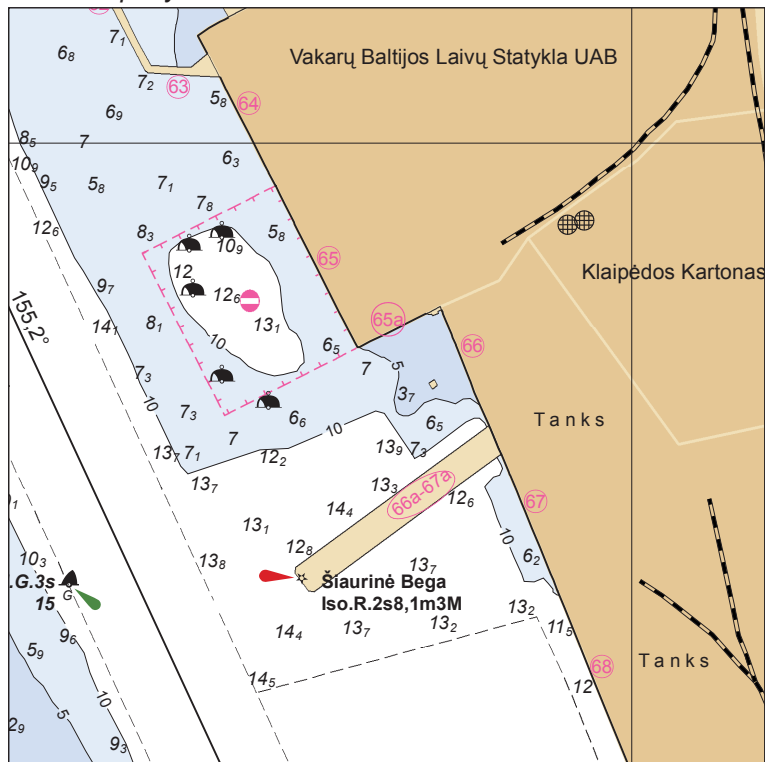

To accompany Notice to Mariners 026/13

Block for Chart LT660710

Quays 66a-67a. Seaport of Klaipėda.
Publ. 27 February 2013