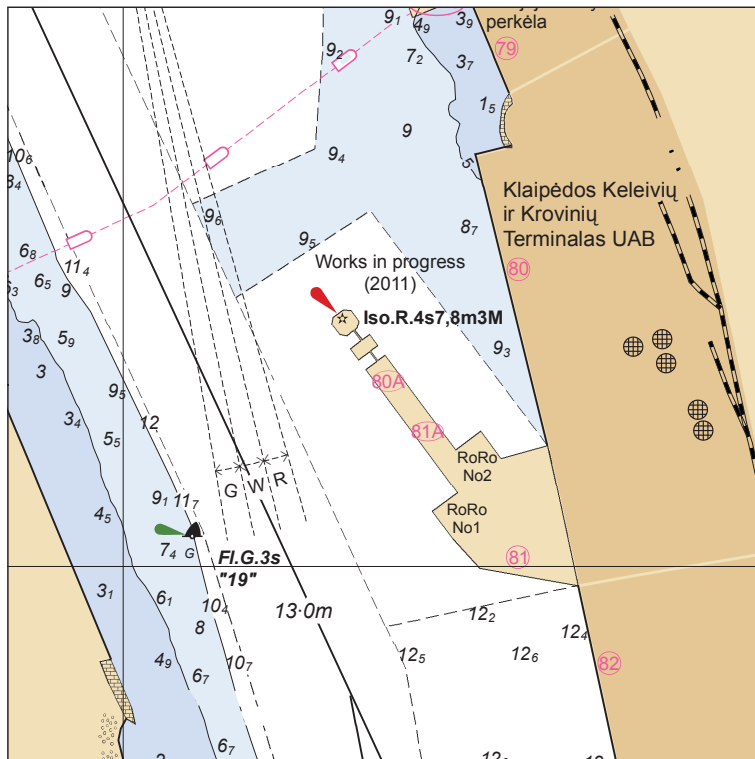

To accompany Notice to Mariners 100/13

Block for Chart LT660710

Quays 80,80A,81A,81. Seaport of Klaipėda.
Publ. 06 November 2013