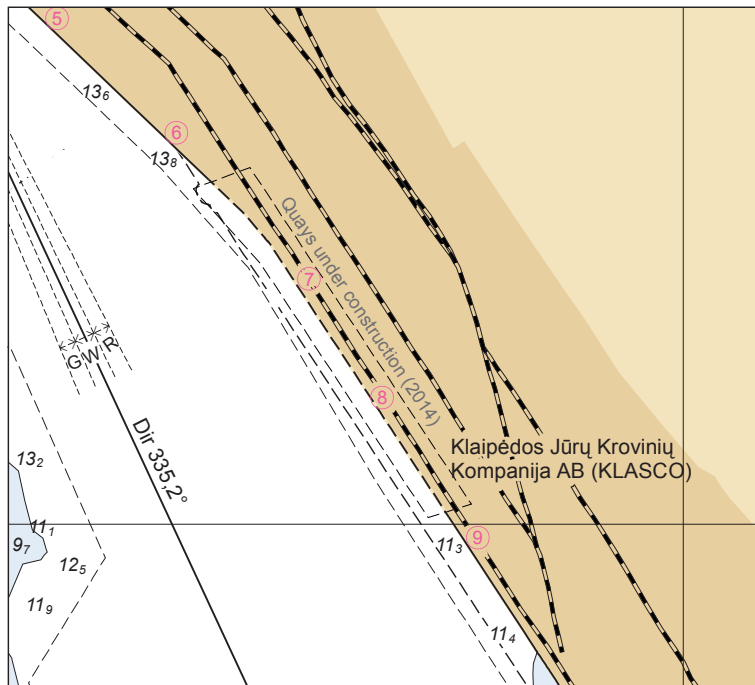

To accompany Notice to Mariners 022(T)/14

Block for Chart LT660710

Quays 7 and 8. Seaport of Klaipeda.
Publ. 22 January 2013